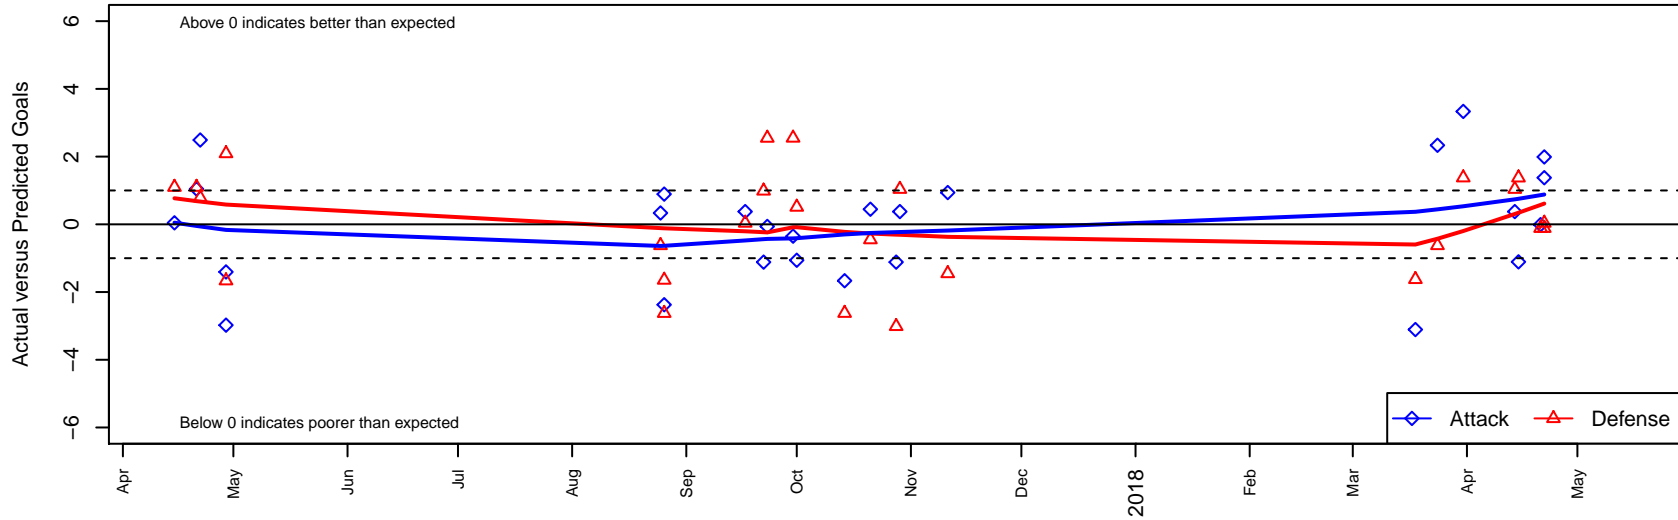

Spokane Scotties Wilmot B04

Spokane Scotties
 Spokane, WA
 B04 total strength=1019
 attack=4.28 defense=1.07
 fall league = PSPL Copa 1 – East U14
 spr league = Spr PSPL EWA – '04 Copa 2 – East U14

alt names used:
 IEYSA B04 Scotties Wilmot
 SCOTTIES WILMOT (WA)
 IEYSA B04 Scotties Wilmot

Venues played:
 2016 Spr PSPL–Inland Copa 1 U13
 2017 River City Challenge U14 (2004) U14
 2017 PSPL Copa 1 – East U14
 2017 Spr PSPL EWA – '04 Copa 2 – East U14

Spokane Scotties Wilmot B04
 Dots are actual minus expected GF (blue circles) and GA (red triangles).
 Blue line is smoothed change in attack strength. Red is smoothed change in defense strength.

**attack and defense variance (black dot)
relative to other teams
and top 10 in region**

**attack and defense rating
relative to others at age
and all opponents in last 13 months**

Performance relative to 13 month average