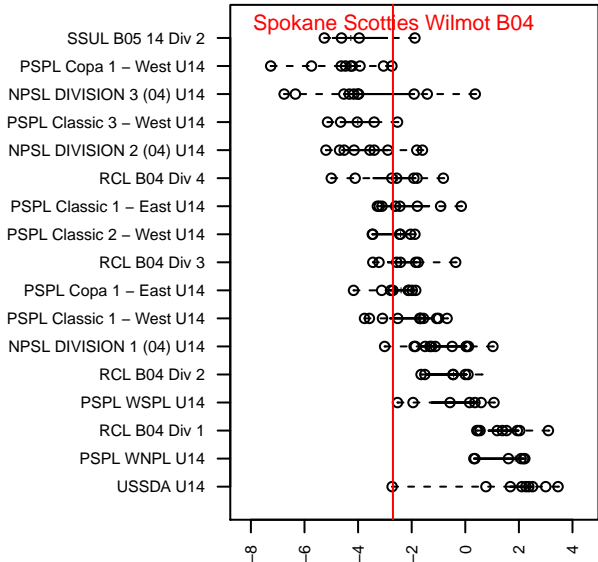

Spokane Scotties Wilmot B04

Spokane Scotties
 Spokane, WA
 B04 total strength=1019
 attack=4.28 defense=1.07
 fall league = PSPL Copa 1 – East U14
 spr league = Spr PSPL EWA – '04 Copa 2 – East U14

alt names used:
 IEYSA B04 Scotties Wilmot
 SCOTTIES WILMOT (WA)
 IEYSA B04 Scotties Wilmot

Venues played:
 2016 Spr PSPL–Inland Copa 1 U13
 2017 River City Challenge U14 (2004) U14
 2017 PSPL Copa 1 – East U14
 2017 Spr PSPL EWA – '04 Copa 2 – East U14

Spokane Scotties Wilmot B04
 Dots are actual minus expected GF (blue circles) and GA (red triangles).
 Blue line is smoothed change in attack strength. Red is smoothed change in defense strength.

**attack and defense variance (black dot)
relative to other teams
and top 10 in region**

**attack and defense rating
relative to others at age
and all opponents in last 13 months**

Performance relative to 13 month average